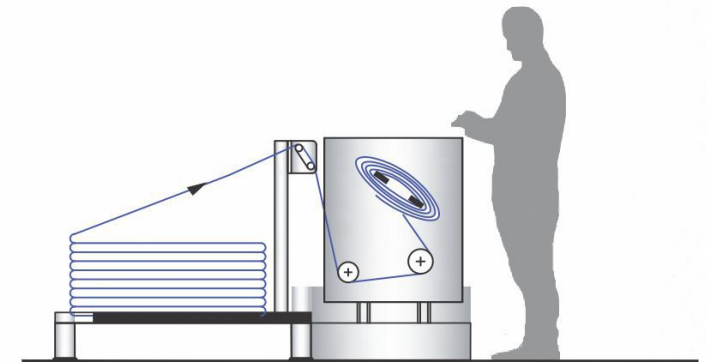

BFM ▶ Book Folding

BFM is an independent unit for measuring and lapping of double folded fabric on strawboard (Book Folding). Highly efficient Edge guider ensures to deliver presentable book folded rolls. With additional electronic counter meter, machine automatically stops at desired input length and auto cutter cuts the fabric without manual efforts. Italian gearbox and motor with powder coated finish speaks a lot about machine quality.